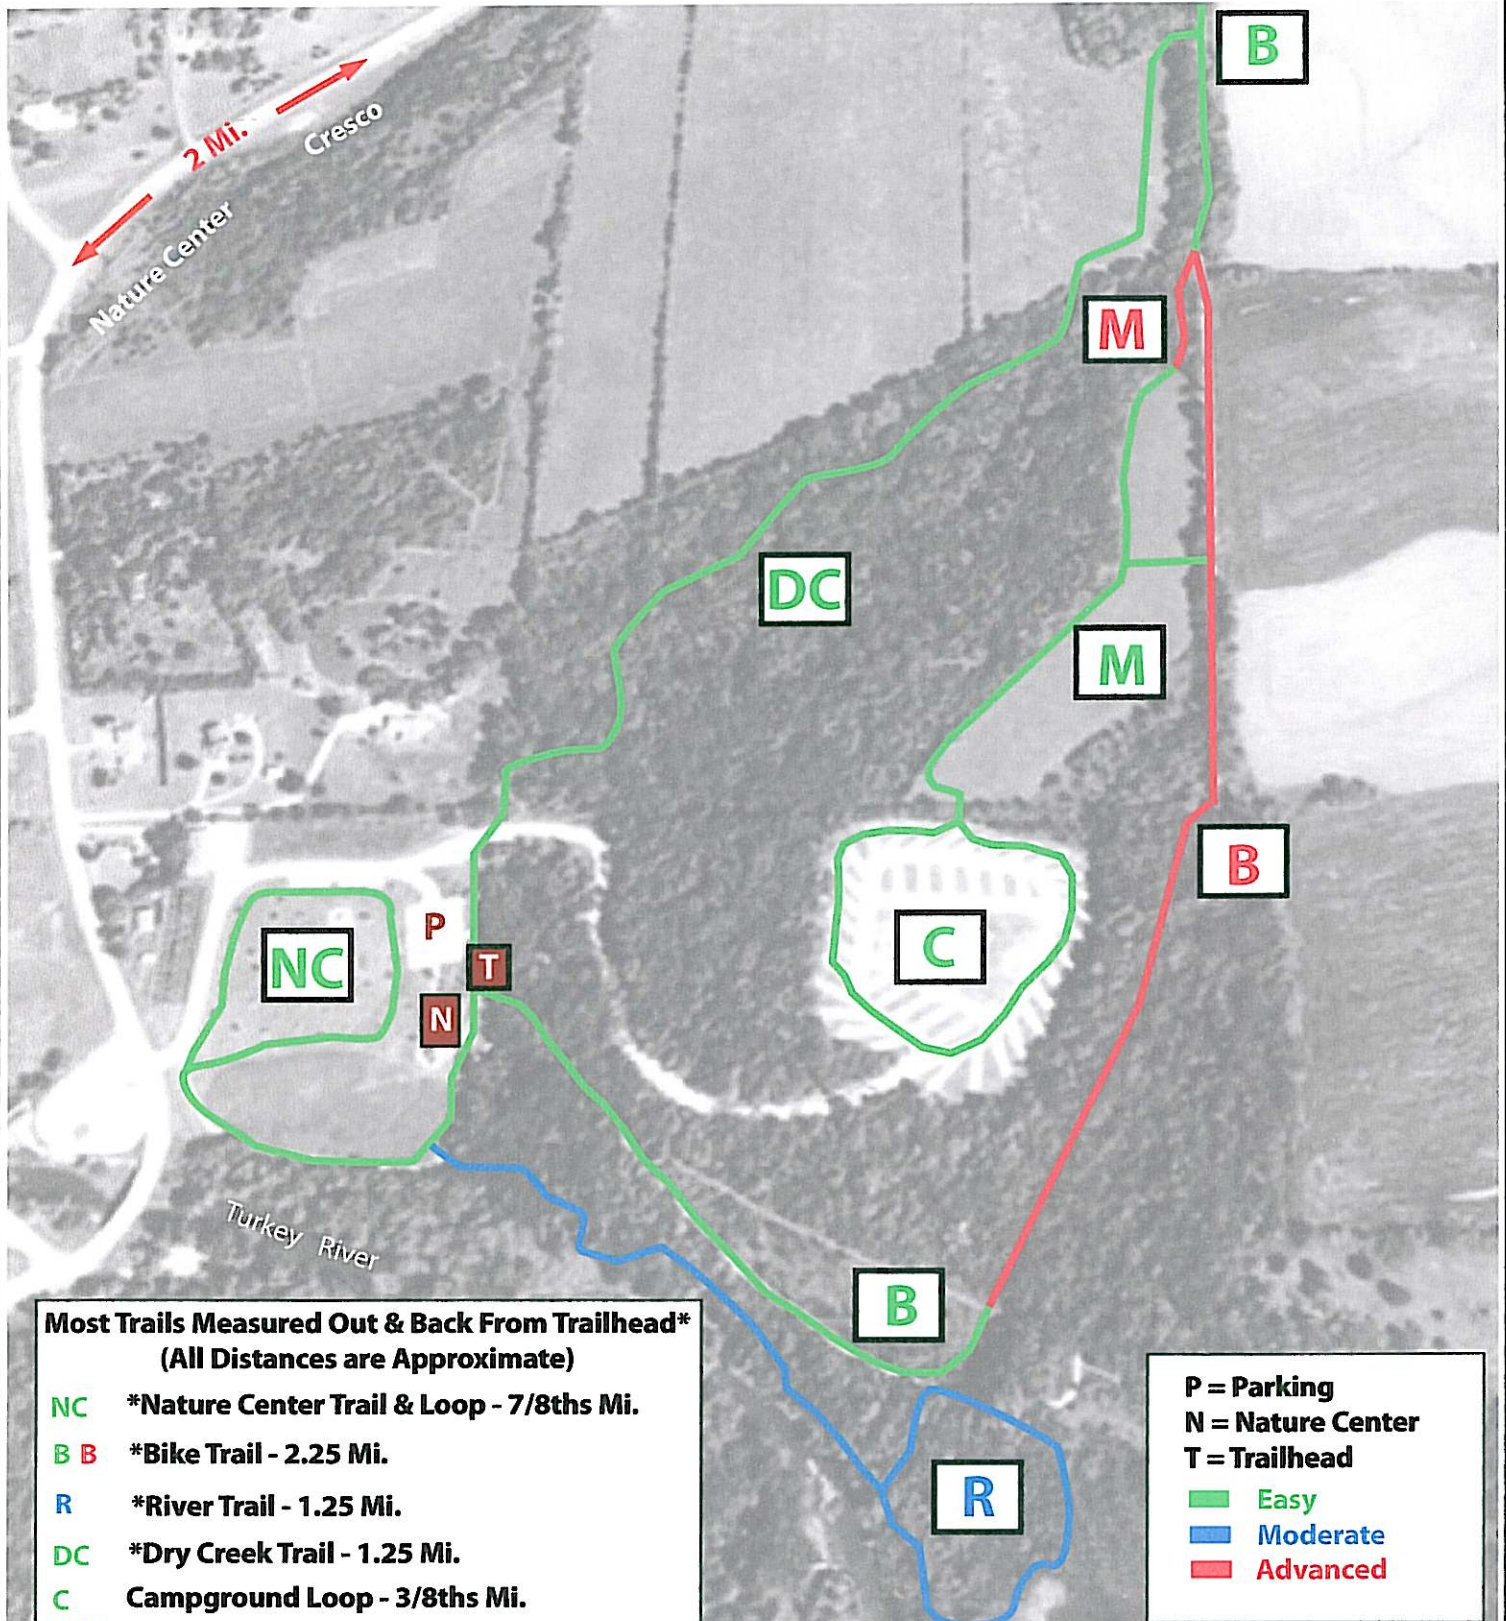

Prairie Springs Cross Country Ski Trails

Most Trails Measured Out & Back From Trailhead*
(All Distances are Approximate)

- NC** *Nature Center Trail & Loop - 7/8ths Mi.
- BB** *Bike Trail - 2.25 Mi.
- R** *River Trail - 1.25 Mi.
- DC** *Dry Creek Trail - 1.25 Mi.
- C** Campground Loop - 3/8ths Mi.
- MM** Meadow Trail - 1.25 Mi.

- P = Parking**
- N = Nature Center**
- T = Trailhead**
- Green line = Easy**
- Blue line = Moderate**
- Red line = Advanced**

Jul 6, 2006

43°21'00.49" N 92°07'50.78" W elev 380 m